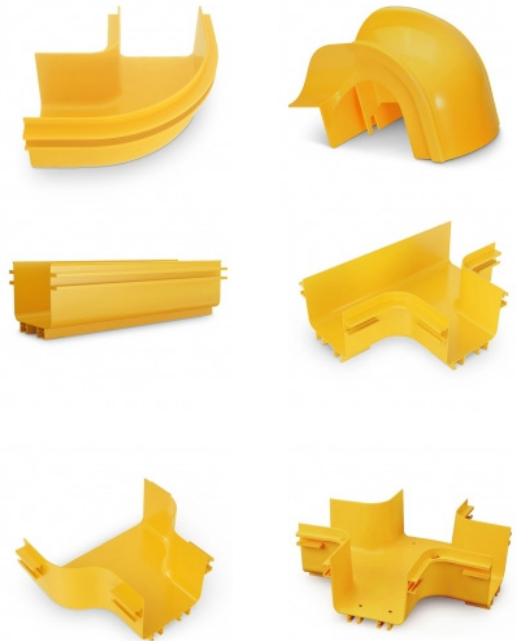

SelectCom Supply Inc.

CATV | DATA | CCTV | Security | Telecom | Home Theater

FIBER OPTIC

Raceway/Routing System

Fiber Raceway is an ideal solution in data centers, head ends, telecom rooms, and wiring closets. Larger capacity, which allows you to route higher cable counts and time-saving Raceway/Channel ensure that channels and fittings are efficiently assembled. And proper bend radius prevents deterioration or breakage of fiber optical cables.

Features & Specifications

High Quality Flame Retardant Material

The flame retardant level exceeds UL94-V0 International Standard. Once ignited, it can be self-extinguishing within 1 second

Full Arc Design

All the Fiber Raceway Systems are designed in full arc, which can protect your fiber wire.

Easy For Installation

The cut surface is smooth and neat with exquisite design, matching with the screw, making it easy to assemble

Complete Parts and Sizes

A full range of fiber line slot products are available, so customers can choose the appropriate configuration according to their own requirements.